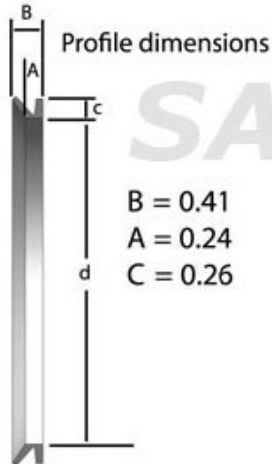

V-Seal L Select the larger V-Seal when the dimension d_1 is on the boundary between two sizes of V-Seal. All dimensions in inches.

V-Seal Designation	For Shaft Diameter d_1	Inside Diameter d
V-140L	5.32 - 5.71	4.96
V-150L	5.71 - 6.10	5.31
V-160L	6.10 - 6.50	5.67
V-170L	6.50 - 6.89	6.02
V-180L	6.89 - 7.29	6.38
V-190L	7.29 - 7.68	6.73
V-200L	7.68 - 8.27	7.17
V-220L	8.27 - 9.17	7.80
V-250L	9.17 - 10.24	8.86
V-275L	10.24 - 11.22	9.72
V-300L	11.22 - 12.20	10.63
V-325L	12.20 - 13.19	11.50
V-350L	13.19 - 14.37	12.40
V-375L	14.37 - 15.15	13.27
V-400L	15.15 - 16.73	14.17
V-450L	16.73 - 18.70	15.94