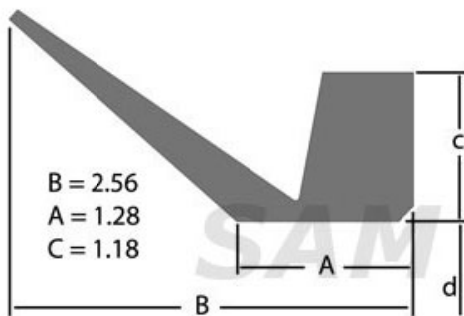

V-Seal E & L

V-Seal E Select the larger V-Seal when the dimension d_1 is on the boundary between two sizes of V-Seal. All dimensions in inches.

Profile dimensions

Assembly dimensions

V-Seal E larger than V-2000 E made to special order. Profile and fitted width are the same as standard V-Seal E.

V-Seal L Select the larger V-Seal when the dimension d_1 is on the boundary between two sizes of V-Seal. All dimensions in inches.

V-Seal Designation	For Shaft Diameter d_1	Inside Diameter d
V-140L	5.32 - 5.71	4.96
V-150L	5.71 - 6.10	5.31
V-160L	6.10 - 6.50	5.67
V-170L	6.50 - 6.89	6.02
V-180L	6.89 - 7.29	6.38
V-190L	7.29 - 7.68	6.73
V-200L	7.68 - 8.27	7.17
V-220L	8.27 - 9.17	7.80
V-250L	9.17 - 10.24	8.86
V-275L	10.24 - 11.22	9.72
V-300L	11.22 - 12.20	10.63
V-325L	12.20 - 13.19	11.50
V-350L	13.19 - 14.37	12.40
V-375L	14.37 - 15.15	13.27
V-400L	15.15 - 16.73	14.17
V-450L	16.73 - 18.70	15.94