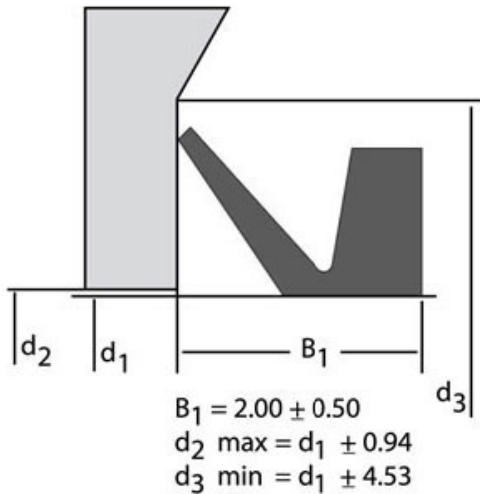

V-Seal E & L

V-Seal E Select the larger V-Seal when the dimension d_1 is on the boundary between two sizes of V-Seal. All dimensions in inches.

Profile dimensions

Assembly dimensions

V-Seal E larger than V-2000 E made to special order. Profile and fitted width are the same as standard V-Seal E.

V-Seal L Select the larger V-Seal when the dimension d_1 is on the boundary between two sizes of V-Seal. All dimensions in inches.

V-Seal Designation	For Shaft Diameter d_1	Inside Diameter d
V-140L	5.32 - 5.71	4.96
V-150L	5.71 - 6.10	5.31
V-160L	6.10 - 6.50	5.67
V-170L	6.50 - 6.89	6.02
V-180L	6.89 - 7.29	6.38
V-190L	7.29 - 7.68	6.73
V-200L	7.68 - 8.27	7.17
V-220L	8.27 - 9.17	7.80
V-250L	9.17 - 10.24	8.86
V-275L	10.24 - 11.22	9.72
V-300L	11.22 - 12.20	10.63
V-325L	12.20 - 13.19	11.50
V-350L	13.19 - 14.37	12.40
V-375L	14.37 - 15.15	13.27
V-400L	15.15 - 16.73	14.17
V-450L	16.73 - 18.70	15.94