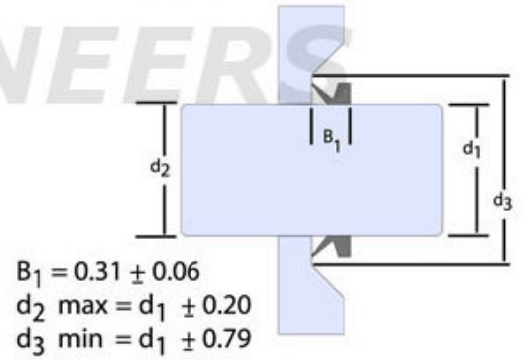

V-Seal Designation	For Shaft Diameter d_1	Inside Diameter d
V-140L	5.32 - 5.71	4.96
V-150L	5.71 - 6.10	5.31
V-160L	6.10 - 6.50	5.67
V-170L	6.50 - 6.89	6.02
V-180L	6.89 - 7.29	6.38
V-190L	7.29 - 7.68	6.73
V-200L	7.68 - 8.27	7.17
V-220L	8.27 - 9.17	7.80
V-250L	9.17 - 10.24	8.86
V-275L	10.24 - 11.22	9.72
V-300L	11.22 - 12.20	10.63
V-325L	12.20 - 13.19	11.50
V-350L	13.19 - 14.37	12.40
V-375L	14.37 - 15.15	13.27
V-400L	15.15 - 16.73	14.17
V-450L	16.73 - 18.70	15.94

Assembly dimensions