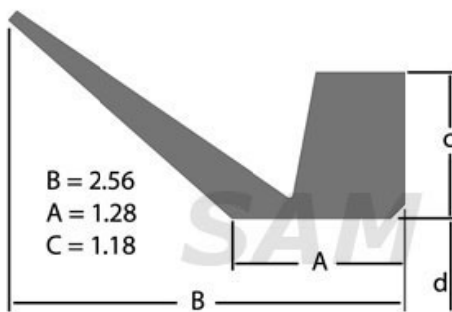

V-Seal E & L

V-Seal E Select the larger V-Seal when the dimension d_1 is on the boundary between two sizes of V-Seal. All dimensions in inches.

Profile dimensions

Assembly dimensions

V-Seal E larger than V-2000 E made to special order. Profile and fitted width are the same as standard V-Seal E.

V-Seal L Select the larger V-Seal when the dimension d_1 is on the boundary between two sizes of V-Seal. All dimensions in inches.

V-Seal Designation	For Shaft Diameter d_1	Inside Diameter d
V-140L	5.32 - 5.71	4.96
V-150L	5.71 - 6.10	5.31
V-160L	6.10 - 6.50	5.67
V-170L	6.50 - 6.89	6.02
V-180L	6.89 - 7.29	6.38
V-190L	7.29 - 7.68	6.73
V-200L	7.68 - 8.27	7.17
V-220L	8.27 - 9.17	7.80
V-250L	9.17 - 10.24	8.86
V-275L	10.24 - 11.22	9.72
V-300L	11.22 - 12.20	10.63
V-325L	12.20 - 13.19	11.50
V-350L	13.19 - 14.37	12.40
V-375L	14.37 - 15.15	13.27
V-400L	15.15 - 16.73	14.17
V-450L	16.73 - 18.70	15.94