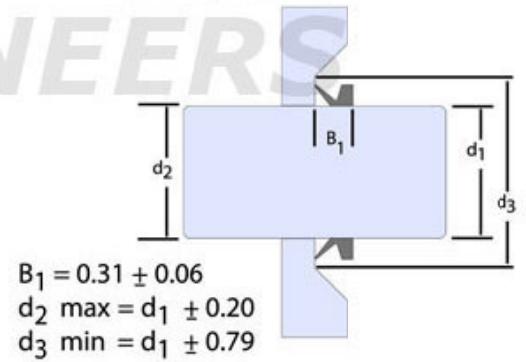

V-Seal Designation	For Shaft Diameter d_1	Inside Diameter d
V-140L	5.32 - 5.71	4.96
V-150L	5.71 - 6.10	5.31
V-160L	6.10 - 6.50	5.67
V-170L	6.50 - 6.89	6.02
V-180L	6.89 - 7.29	6.38
V-190L	7.29 - 7.68	6.73
V-200L	7.68 - 8.27	7.17
V-220L	8.27 - 9.17	7.80
V-250L	9.17 - 10.24	8.86
V-275L	10.24 - 11.22	9.72
V-300L	11.22 - 12.20	10.63
V-325L	12.20 - 13.19	11.50
V-350L	13.19 - 14.37	12.40
V-375L	14.37 - 15.15	13.27
V-400L	15.15 - 16.73	14.17
V-450L	16.73 - 18.70	15.94

Assembly dimensions