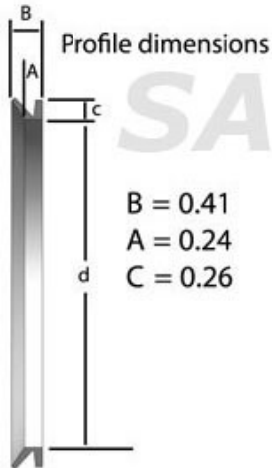

V-Seal L Select the larger V-Seal when the dimension d_1 is on the boundary between two sizes of V-Seal. All dimensions in inches.

V-Seal Designation	For Shaft Diameter d_1	Inside Diameter d
V-140L	5.32 - 5.71	4.96
V-150L	5.71 - 6.10	5.31
V-160L	6.10 - 6.50	5.67
V-170L	6.50 - 6.89	6.02
V-180L	6.89 - 7.29	6.38
V-190L	7.29 - 7.68	6.73
V-200L	7.68 - 8.27	7.17
V-220L	8.27 - 9.17	7.80
V-250L	9.17 - 10.24	8.86
V-275L	10.24 - 11.22	9.72
V-300L	11.22 - 12.20	10.63
V-325L	12.20 - 13.19	11.50
V-350L	13.19 - 14.37	12.40
V-375L	14.37 - 15.15	13.27
V-400L	15.15 - 16.73	14.17
V-450L	16.73 - 18.70	15.94