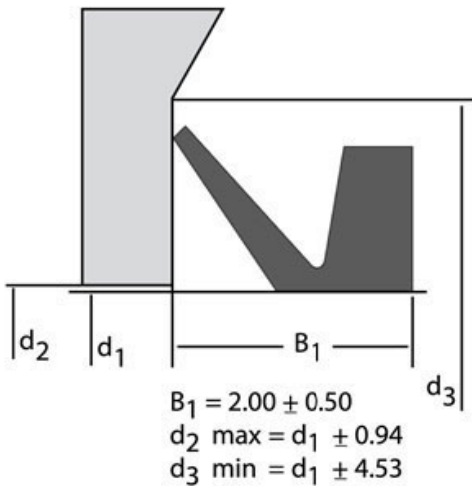

V-Seal E & L

V-Seal E Select the larger V-Seal when the dimension d_1 is on the boundary between two sizes of V-Seal. All dimensions in inches.

Profile dimensions

Assembly dimensions

V-Seal E larger than V-2000 E made to special order. Profile and fitted width are the same as standard V-Seal E.

V-Seal L Select the larger V-Seal when the dimension d_1 is on the boundary between two sizes of V-Seal. All dimensions in inches.

V-Seal Designation	For Shaft Diameter d_1	Inside Diameter d
V-140L	5.32 - 5.71	4.96
V-150L	5.71 - 6.10	5.31
V-160L	6.10 - 6.50	5.67
V-170L	6.50 - 6.89	6.02
V-180L	6.89 - 7.29	6.38
V-190L	7.29 - 7.68	6.73
V-200L	7.68 - 8.27	7.17
V-220L	8.27 - 9.17	7.80
V-250L	9.17 - 10.24	8.86
V-275L	10.24 - 11.22	9.72
V-300L	11.22 - 12.20	10.63
V-325L	12.20 - 13.19	11.50
V-350L	13.19 - 14.37	12.40
V-375L	14.37 - 15.15	13.27
V-400L	15.15 - 16.73	14.17
V-450L	16.73 - 18.70	15.94